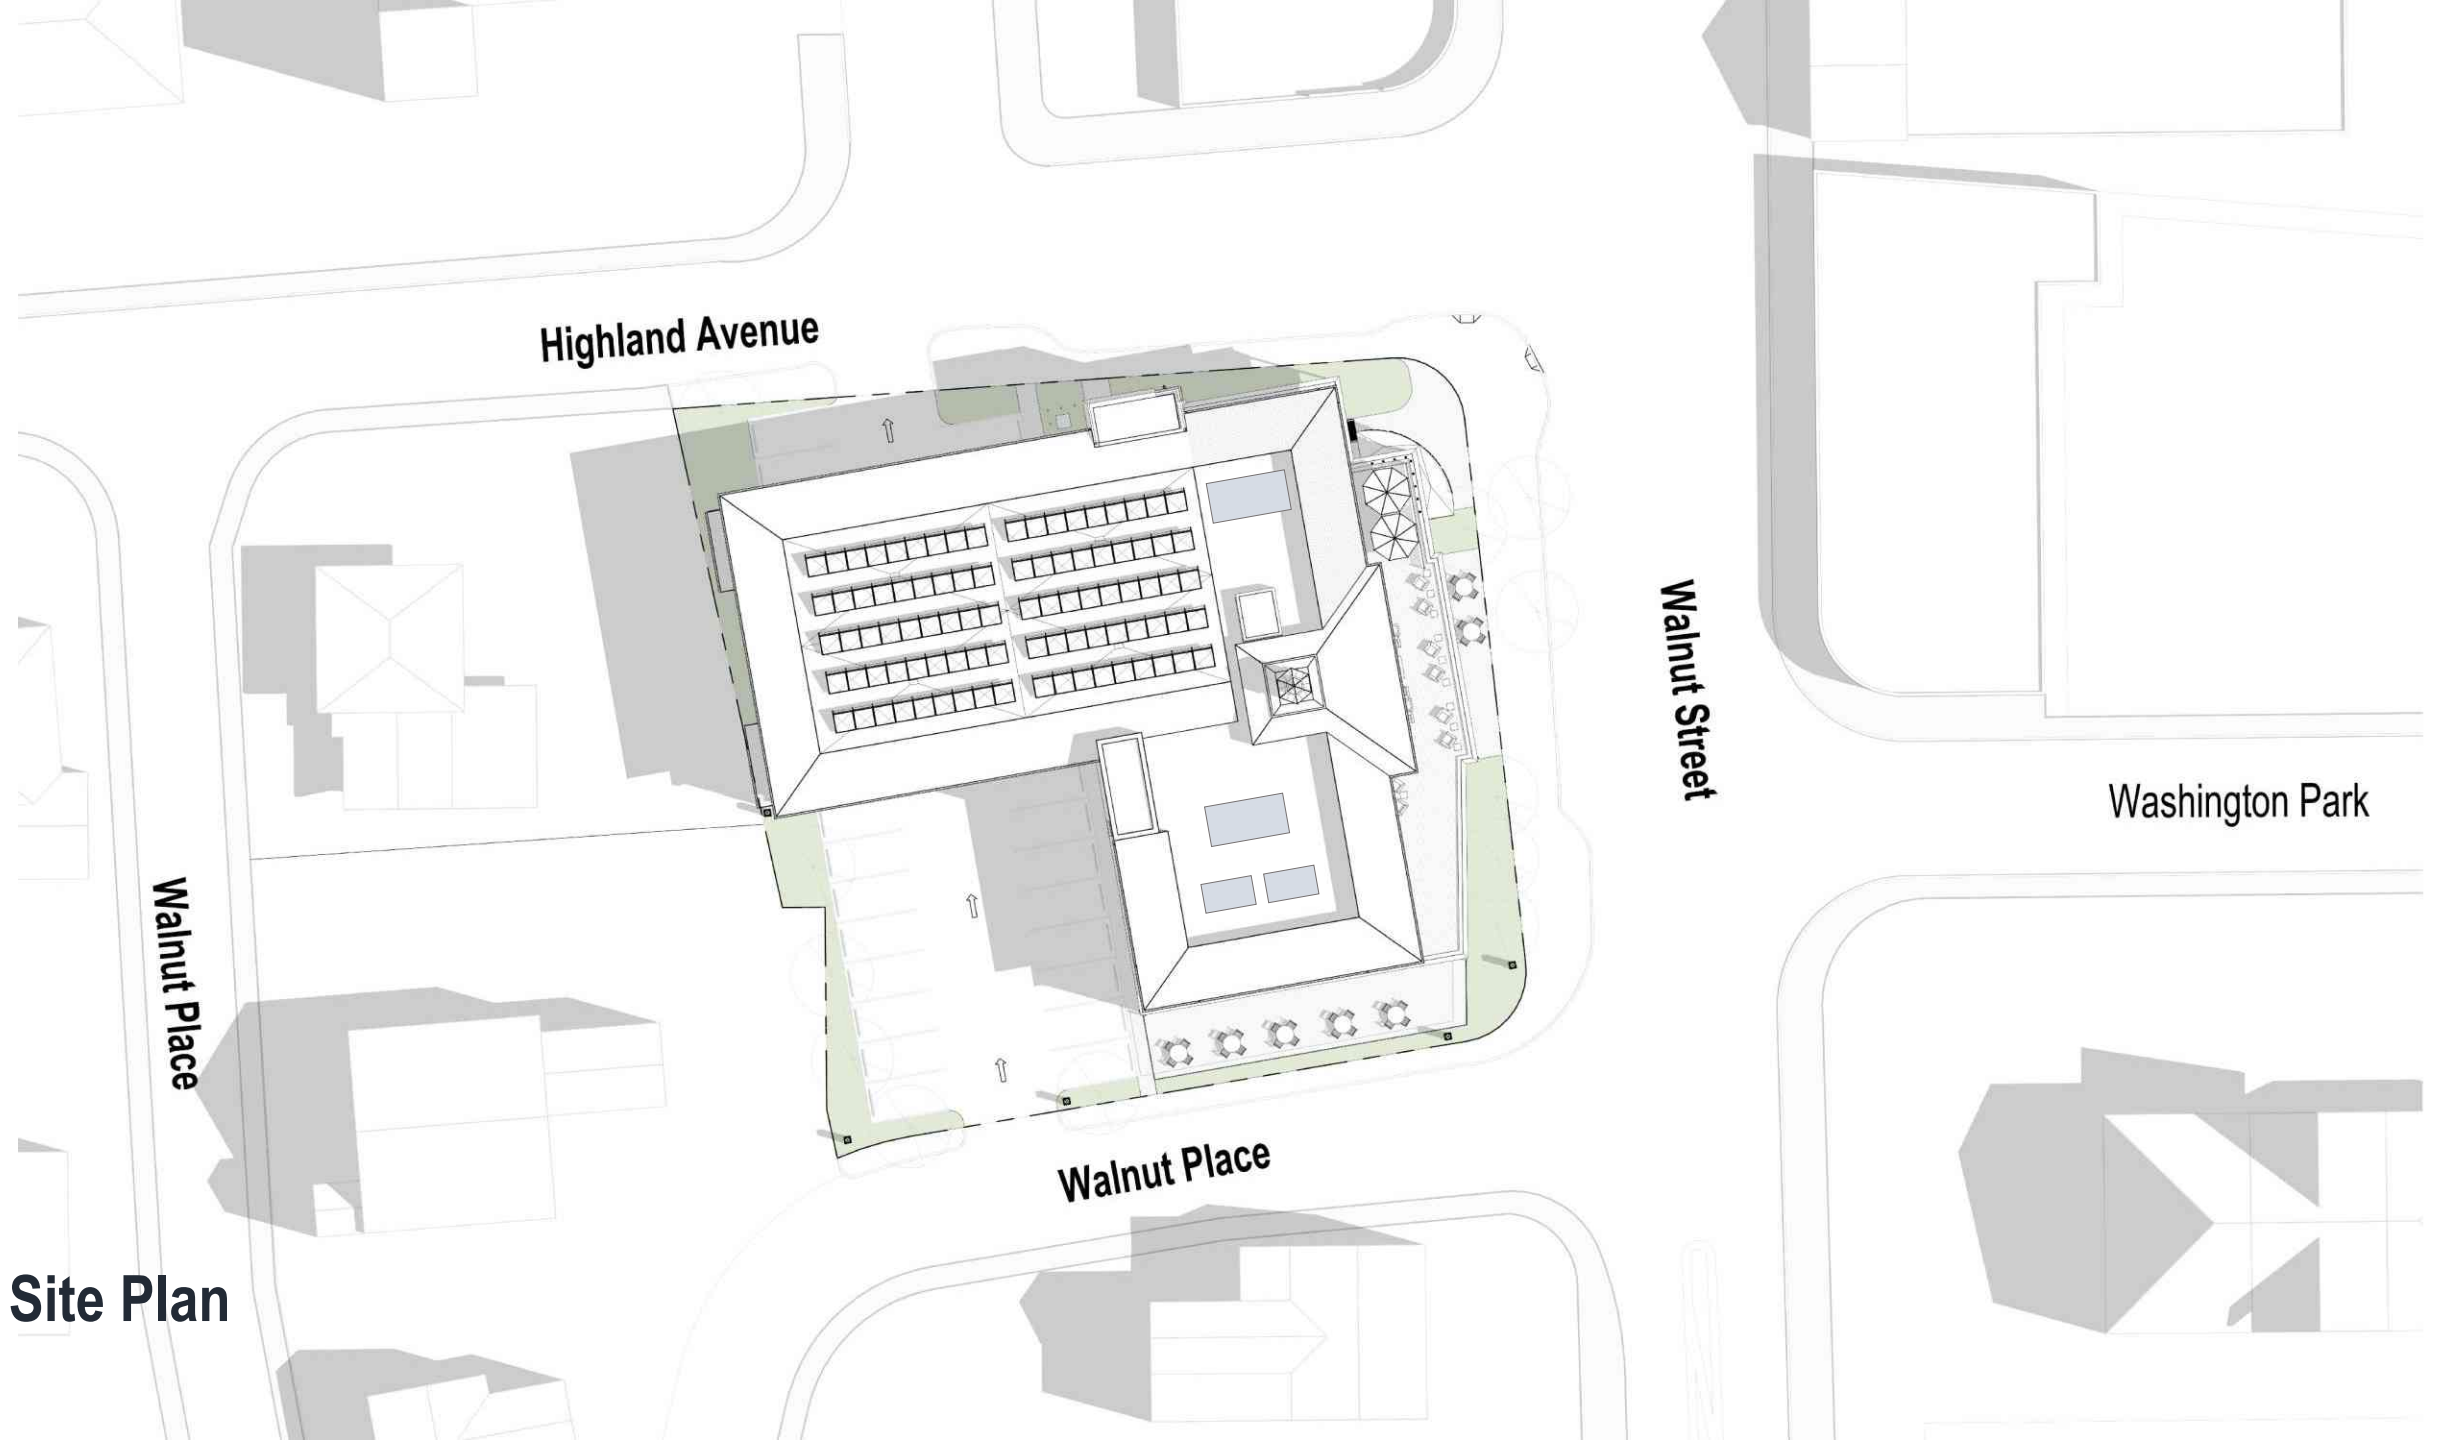

NewCAL

Community Update
May 18 2023

Site Plan

Highland Avenue

Walnut Street

Washington Park

Walnut Place

Walnut Place

Highland Avenue

Walnut Street

Walnut Place

FIRST FLOOR

Stage Design

Previous Design

- The ramp slope is 1 in 12 which is a steeper ramp.
- The stage is 18" above the main floor level which is three steps.
- The stage is centered measures 316 sf.
- The stage is 11'-7" deep at the center point of the curve.
- The stage components in total extend 22'-2" feet in from the face of the west wall.
- Storage room is 12" above the finished floor, making chair and table storage more difficult to access.
- A raised floor such as this requires fire protection within the void space.
- The ramp and the landing are very visible at the edge of the stage.

Highlighted Issues

1. Trash located adjacent to stage and performance area.
2. Conflict of circulation between kitchen and trash.
3. Symmetry of the table layout and the stage are off

- Utilizes a sloped walkway in lieu of a ramp. The slope is 1 in 20 and this type of access does not need railings. It is more natural and gentler.
- The sloped walkway is located behind the storeroom which means that all windows remain unblocked in this option.
- The table and chair storage is at the same level as the main floor facilitating moving chairs and tables in and out of the room.
- Primary trash/recycle station be located on the east side of the room. This avoids crossing paths between kitchen staff and patron traffic
- The stage is 14" above the main floor level which is two steps.
- The stage is centered on the room and measures 330 sf.