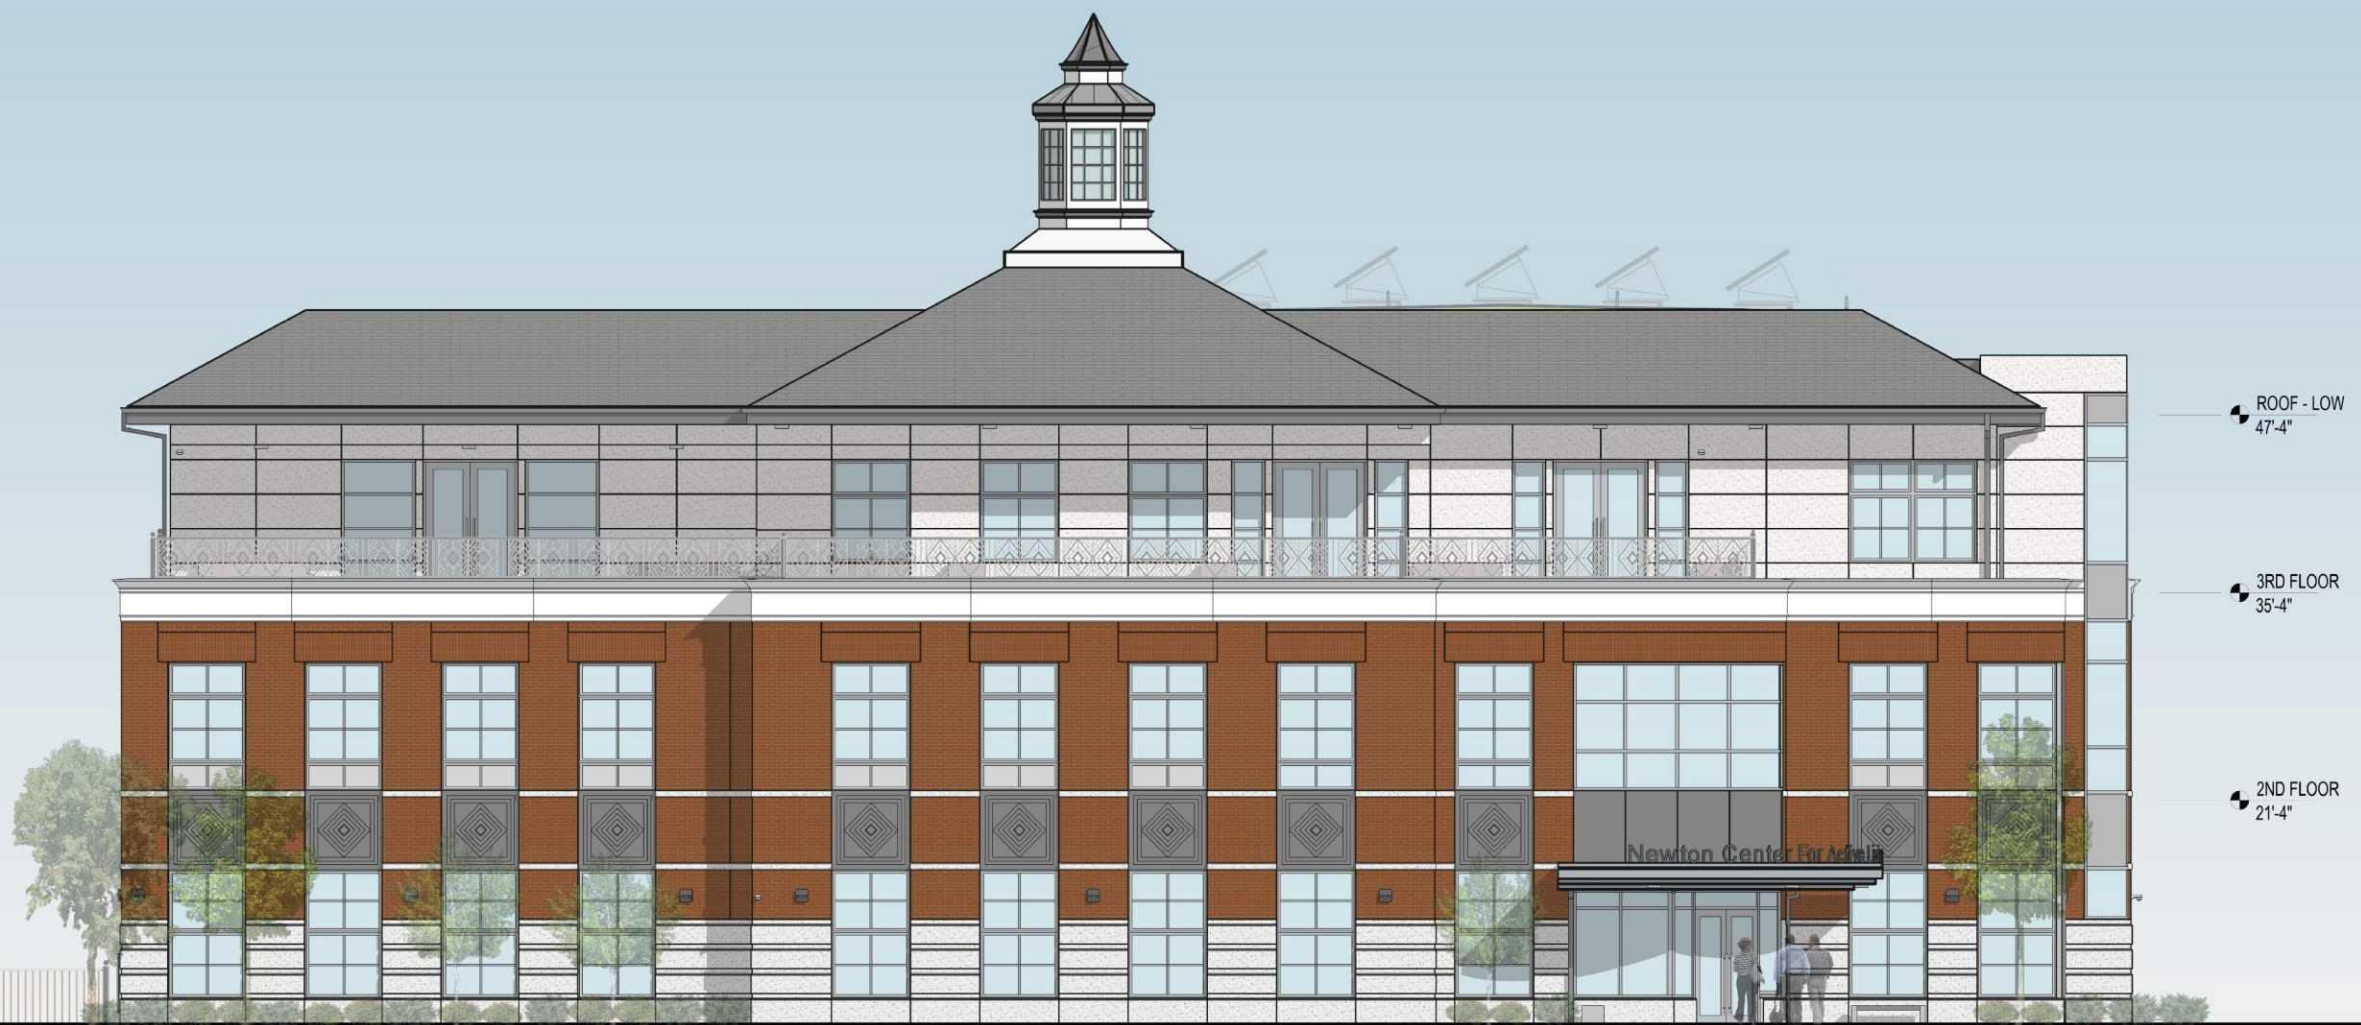

Highland Avenue

Walnut Street

Walnut Place

FIRST FLOOR

Stage Design

Previous Design

- The ramp slope is 1 in 12 which is a steeper ramp.
- The stage is 18" above the main floor level which is three steps.
- The stage is centered measures 316 sf.
- The stage is 11'-7" deep at the center point of the curve.
- The stage components in total extend 22'-2" feet in from the face of the west wall.
- Storage room is 12" above the finished floor, making chair and table storage more difficult to access.
- A raised floor such as this requires fire protection within the void space.
- The ramp and the landing are very visible at the edge of the stage.

Highlighted Issues

1. Trash located adjacent to stage and performance area.
2. Conflict of circulation between kitchen and trash.
3. Symmetry of the table layout and the stage are off

- Utilizes a sloped walkway in lieu of a ramp. The slope is 1 in 20 and this type of access does not need railings. It is more natural and gentler.
- The sloped walkway is located behind the storeroom which means that all windows remain unblocked in this option.
- The table and chair storage is at the same level as the main floor facilitating moving chairs and tables in and out of the room.
- Primary trash/recycle station be located on the east side of the room. This avoids crossing paths between kitchen staff and patron traffic
- The stage is 14" above the main floor level which is two steps.
- The stage is centered on the room and measures 330 sf.

Walnut Place Elevation

ROOF - LOW
47'-4"

3RD FLOOR
35'-4"

2ND FLOOR
21'-4"

West Elevation

Walnut St Elevation

Walnut Street and Highland Avenue

Walnut
Walnut Pl