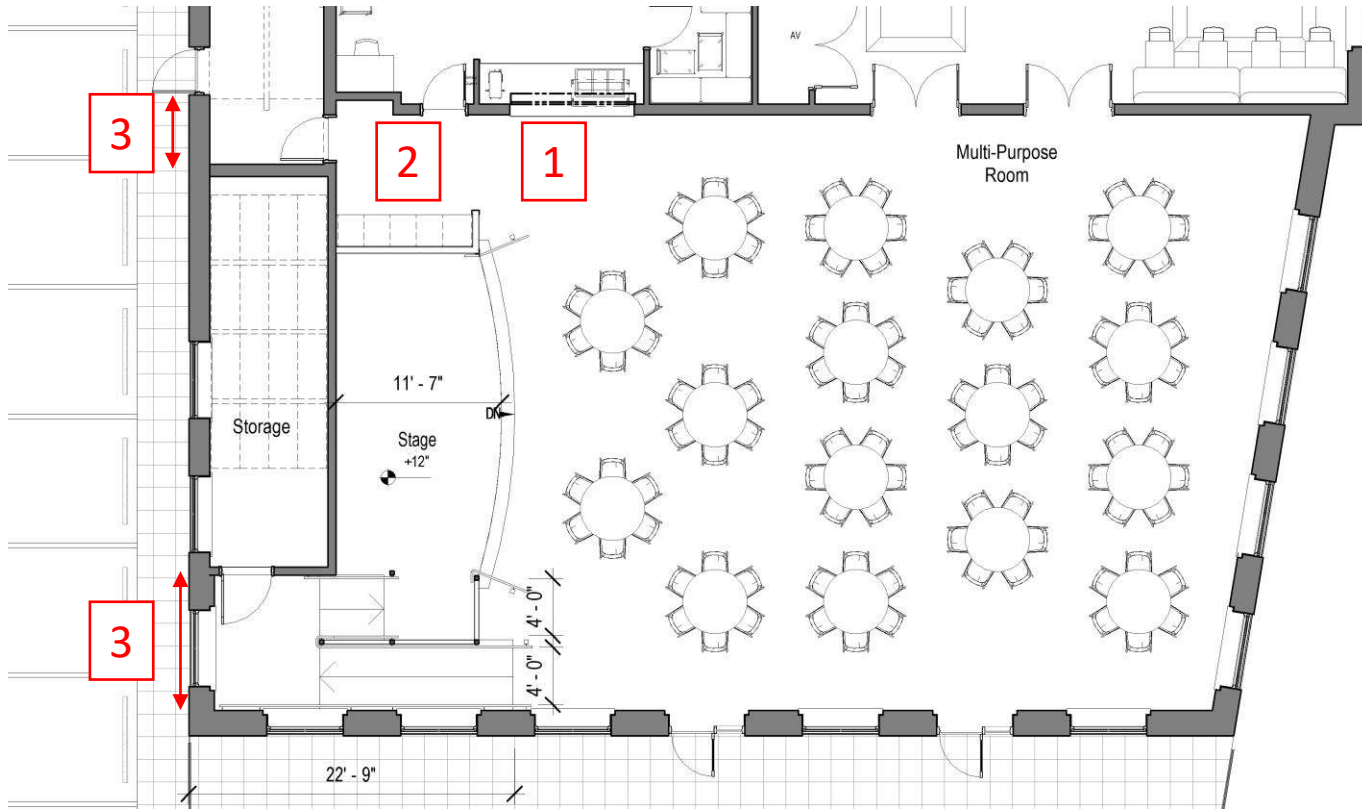

Highland Avenue

Walnut Street

Walnut Place

FIRST FLOOR

Stage Design

Previous Design

- The ramp slope is 1 in 12 which is a steeper ramp.
- The stage is 18" above the main floor level which is three steps.
- The stage is centered measures 316 sf.
- The stage is 11'-7" deep at the center point of the curve.
- The stage components in total extend 22'-2" feet in from the face of the west wall.
- Storage room is 12" above the finished floor, making chair and table storage more difficult to access.
- A raised floor such as this requires fire protection within the void space.
- The ramp and the landing are very visible at the edge of the stage.

Highlighted Issues

1. Trash located adjacent to stage and performance area.
2. Conflict of circulation between kitchen and trash.
3. Symmetry of the table layout and the stage are off

- Utilizes a sloped walkway in lieu of a ramp. The slope is 1 in 20 and this type of access does not need railings. It is more natural and gentler.
- The sloped walkway is located behind the storeroom which means that all windows remain unblocked in this option.
- The table and chair storage is at the same level as the main floor facilitating moving chairs and tables in and out of the room.
- Primary trash/recycle station be located on the east side of the room. This avoids crossing paths between kitchen staff and patron traffic
- The stage is 14" above the main floor level which is two steps.
- The stage is centered on the room and measures 330 sf.

SECOND FLOOR

THIRD FLOOR

ROOF PLAN

Center for Active Living

ROOF - LOW
47'-4"

3RD FLOOR
35'-4"

2ND FLOOR
21'-4"

Highland Avenue Elevation