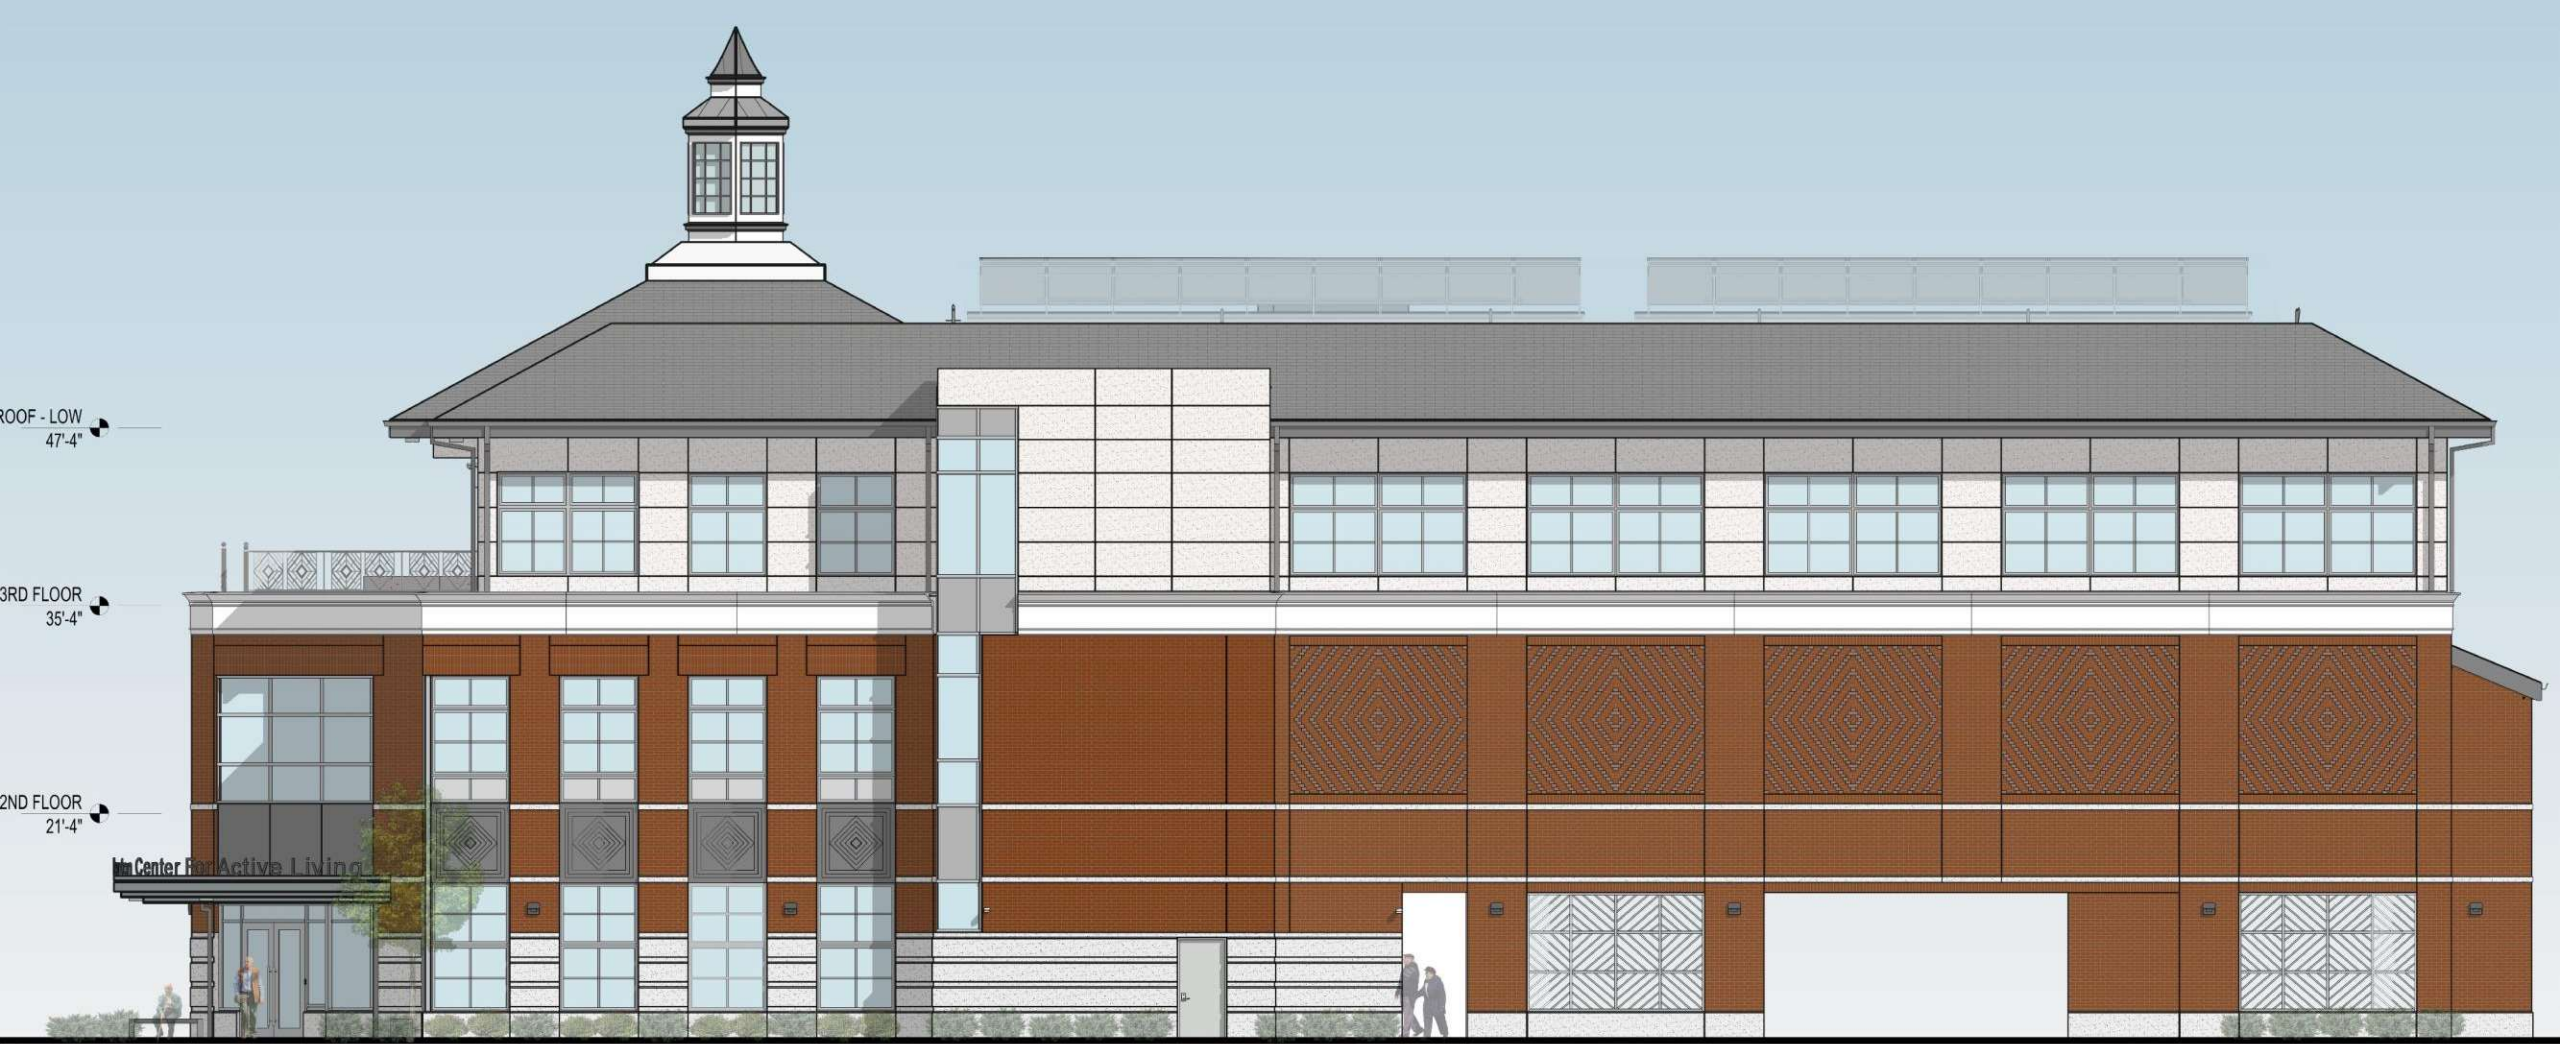

Highland Avenue

Walnut Street

Walnut Place

FIRST FLOOR

Stage Design

Previous Design

- The ramp slope is 1 in 12 which is a steeper ramp.
- The stage is 18" above the main floor level which is three steps.
- The stage is centered measures 316 sf.
- The stage is 11'-7" deep at the center point of the curve.
- The stage components in total extend 22'-2" feet in from the face of the west wall.
- Storage room is 12" above the finished floor, making chair and table storage more difficult to access.
- A raised floor such as this requires fire protection within the void space.
- The ramp and the landing are very visible at the edge of the stage.

Highlighted Issues

1. Trash located adjacent to stage and performance area.
2. Conflict of circulation between kitchen and trash.
3. Symmetry of the table layout and the stage are off

- Utilizes a sloped walkway in lieu of a ramp. The slope is 1 in 20 and this type of access does not need railings. It is more natural and gentler.
- The sloped walkway is located behind the storeroom which means that all windows remain unblocked in this option.
- The table and chair storage is at the same level as the main floor facilitating moving chairs and tables in and out of the room.
- Primary trash/recycle station be located on the east side of the room. This avoids crossing paths between kitchen staff and patron traffic
- The stage is 14" above the main floor level which is two steps.
- The stage is centered on the room and measures 330 sf.

SECOND FLOOR

THIRD FLOOR

ROOF PLAN

Center for Active Living

ROOF - LOW
47'-4"

3RD FLOOR
35'-4"

2ND FLOOR
21'-4"

Highland Avenue Elevation

Walnut Place Elevation

ROOF - LOW
47'-4"

3RD FLOOR
35'-4"

2ND FLOOR
21'-4"

West Elevation

Walnut St Elevation

Walnut Street and Highland Avenue

Walnut
Walnut Pl