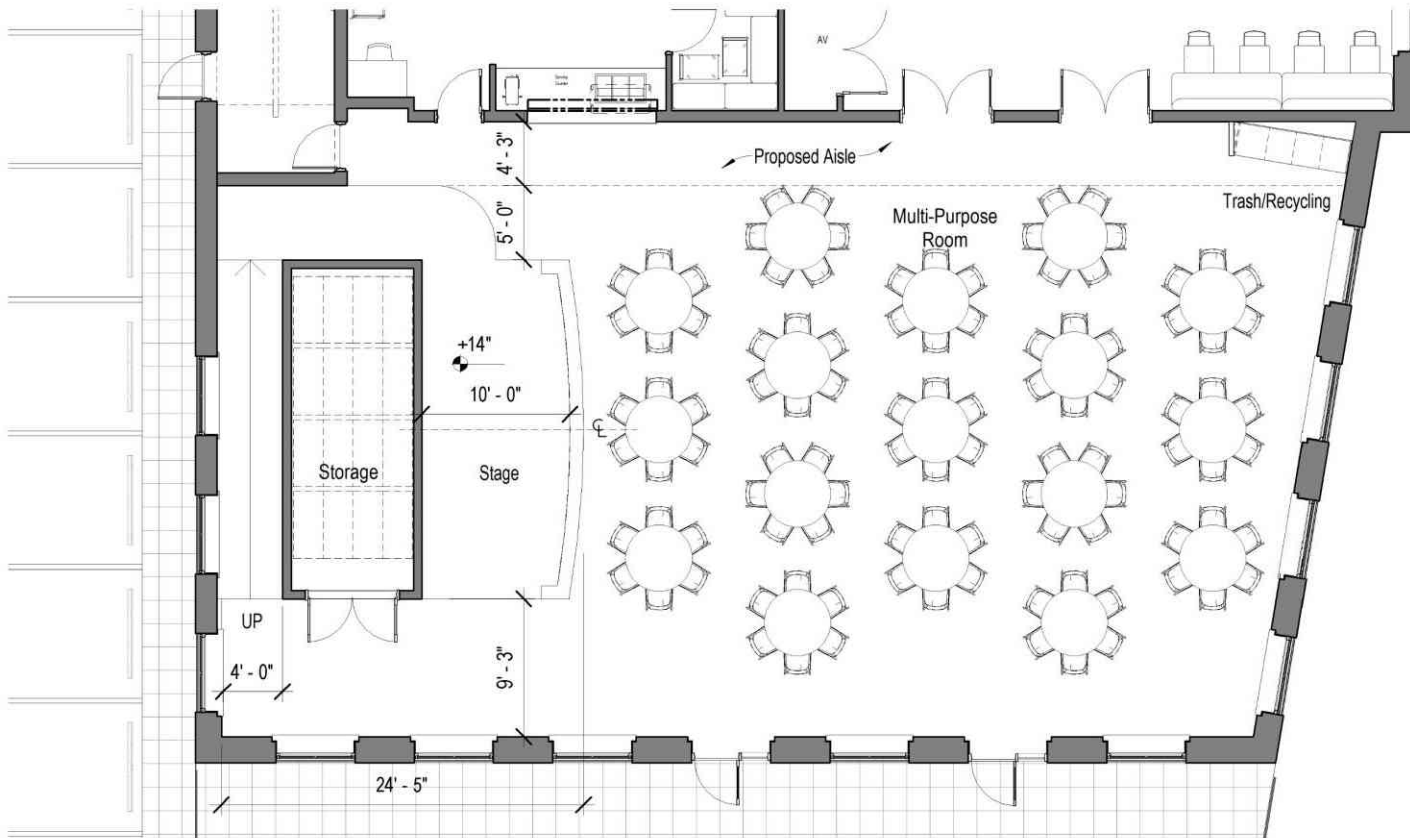

Highland Avenue

Walnut Street

Walnut Place

FIRST FLOOR

Stage Design

Previous Design

- The ramp slope is 1 in 12 which is a steeper ramp.
- The stage is 18" above the main floor level which is three steps.
- The stage is centered measures 316 sf.
- The stage is 11'-7" deep at the center point of the curve.
- The stage components in total extend 22'-2" feet in from the face of the west wall.
- Storage room is 12" above the finished floor, making chair and table storage more difficult to access.
- A raised floor such as this requires fire protection within the void space.
- The ramp and the landing are very visible at the edge of the stage.

Highlighted Issues

1. Trash located adjacent to stage and performance area.
2. Conflict of circulation between kitchen and trash.
3. Symmetry of the table layout and the stage are off

- Utilizes a sloped walkway in lieu of a ramp. The slope is 1 in 20 and this type of access does not need railings. It is more natural and gentler.
- The sloped walkway is located behind the storeroom which means that all windows remain unblocked in this option.
- The table and chair storage is at the same level as the main floor facilitating moving chairs and tables in and out of the room.
- Primary trash/recycle station be located on the east side of the room. This avoids crossing paths between kitchen staff and patron traffic
- The stage is 14" above the main floor level which is two steps.
- The stage is centered on the room and measures 330 sf.

SECOND FLOOR

THIRD FLOOR

ROOF PLAN

Center for Active Living

ROOF - LOW
47'-4"

3RD FLOOR
35'-4"

2ND FLOOR
21'-4"

Highland Avenue Elevation