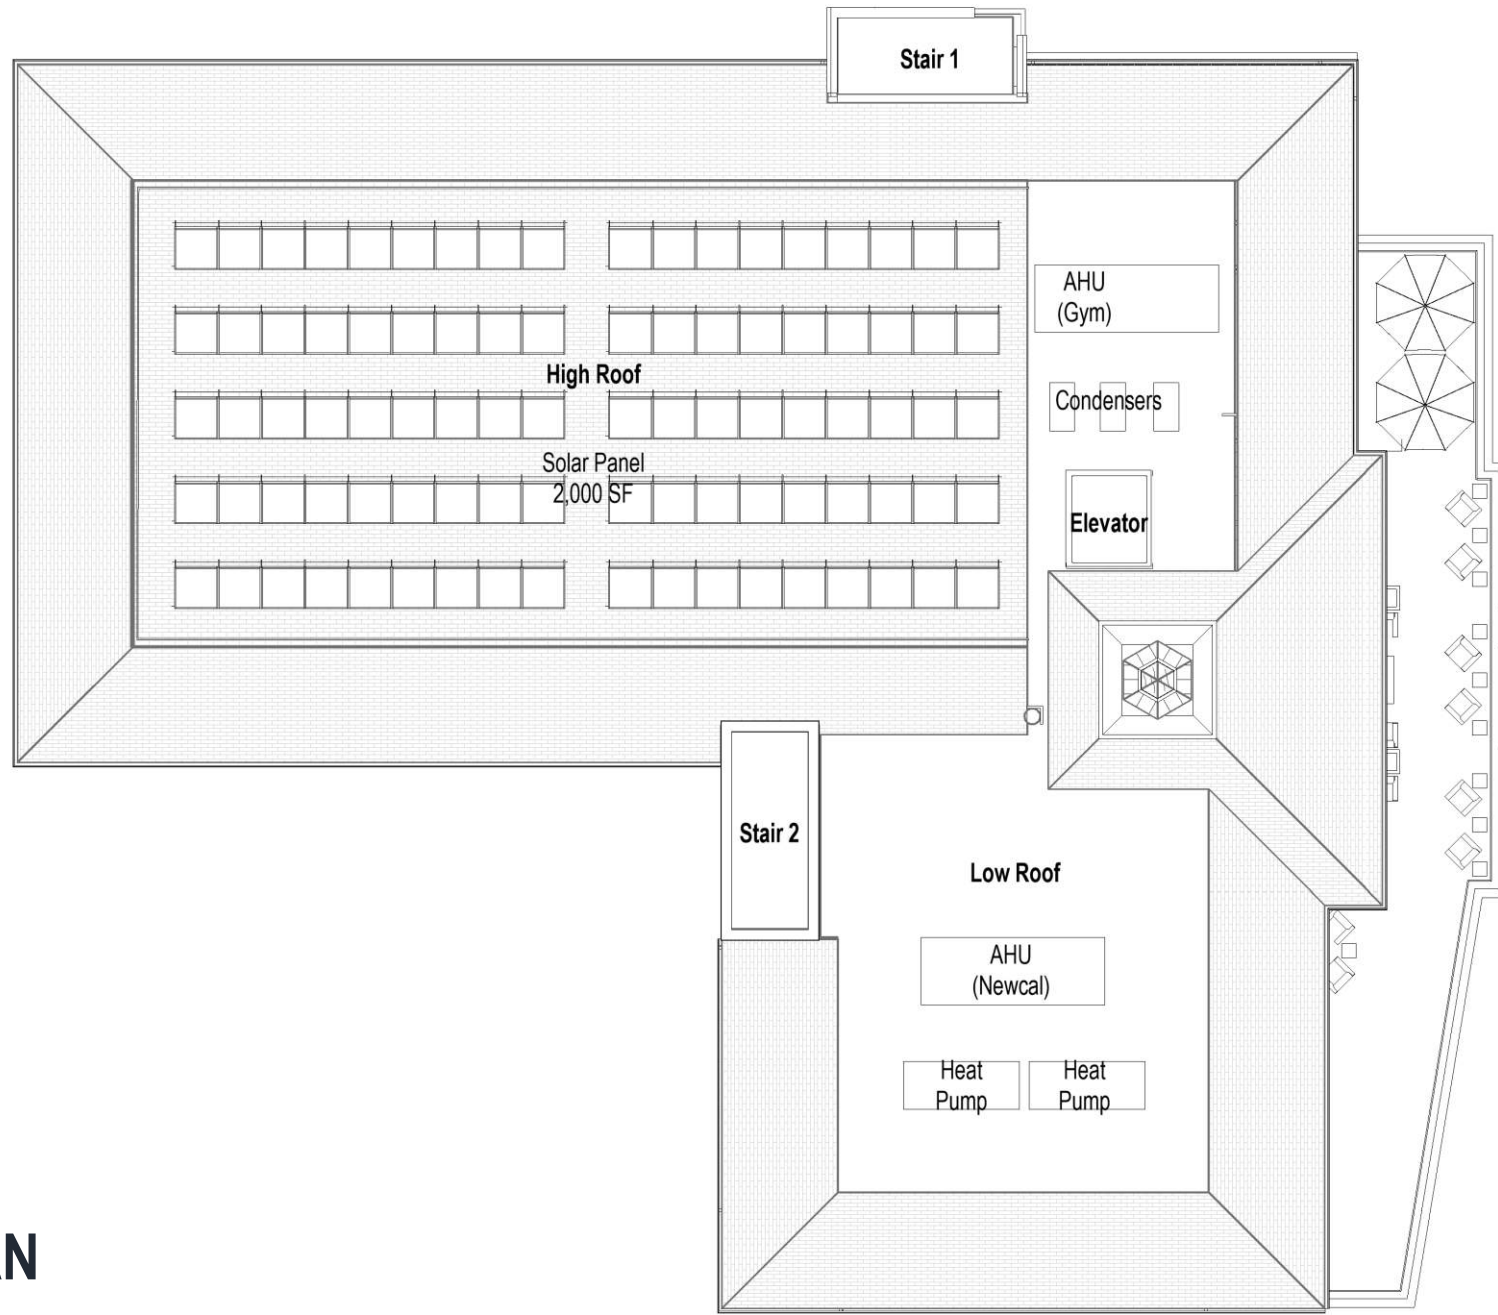

Highland Avenue

Walnut Street

Walnut Place

FIRST FLOOR

Stage Design

Previous Design

- The ramp slope is 1 in 12 which is a steeper ramp.
- The stage is 18" above the main floor level which is three steps.
- The stage is centered measures 316 sf.
- The stage is 11'-7" deep at the center point of the curve.
- The stage components in total extend 22'-2" feet in from the face of the west wall.
- Storage room is 12" above the finished floor, making chair and table storage more difficult to access.
- A raised floor such as this requires fire protection within the void space.
- The ramp and the landing are very visible at the edge of the stage.

Highlighted Issues

1. Trash located adjacent to stage and performance area.
2. Conflict of circulation between kitchen and trash.
3. Symmetry of the table layout and the stage are off

- Utilizes a sloped walkway in lieu of a ramp. The slope is 1 in 20 and this type of access does not need railings. It is more natural and gentler.
- The sloped walkway is located behind the storeroom which means that all windows remain unblocked in this option.
- The table and chair storage is at the same level as the main floor facilitating moving chairs and tables in and out of the room.
- Primary trash/recycle station be located on the east side of the room. This avoids crossing paths between kitchen staff and patron traffic
- The stage is 14" above the main floor level which is two steps.
- The stage is centered on the room and measures 330 sf.

SECOND FLOOR

THIRD FLOOR

ROOF PLAN

Center for Active Living

ROOF - LOW
47'-4"

3RD FLOOR
35'-4"

2ND FLOOR
21'-4"

Highland Avenue Elevation