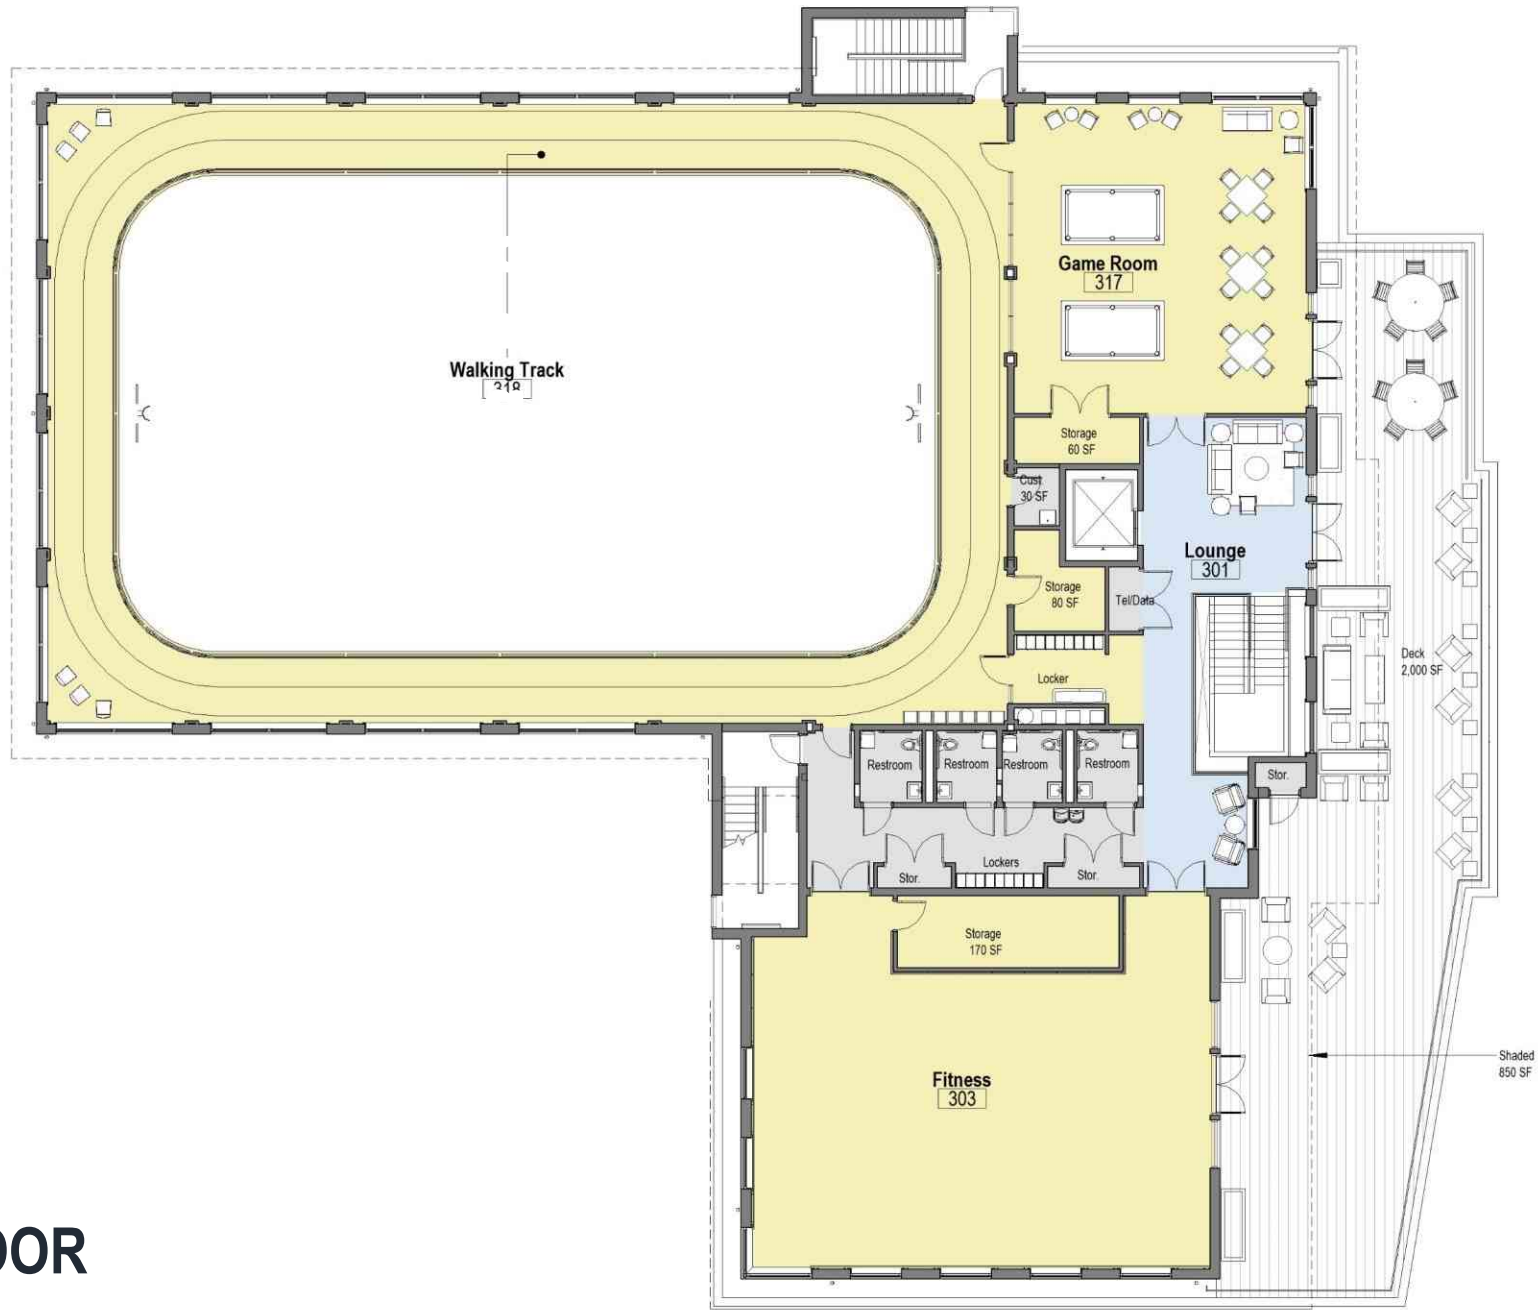

Highland Avenue

Walnut Street

Walnut Place

FIRST FLOOR

Stage Design

Previous Design

- The ramp slope is 1 in 12 which is a steeper ramp.
- The stage is 18" above the main floor level which is three steps.
- The stage is centered measures 316 sf.
- The stage is 11'-7" deep at the center point of the curve.
- The stage components in total extend 22'-2" feet in from the face of the west wall.
- Storage room is 12" above the finished floor, making chair and table storage more difficult to access.
- A raised floor such as this requires fire protection within the void space.
- The ramp and the landing are very visible at the edge of the stage.

Highlighted Issues

1. Trash located adjacent to stage and performance area.
2. Conflict of circulation between kitchen and trash.
3. Symmetry of the table layout and the stage are off

- Utilizes a sloped walkway in lieu of a ramp. The slope is 1 in 20 and this type of access does not need railings. It is more natural and gentler.
- The sloped walkway is located behind the storeroom which means that all windows remain unblocked in this option.
- The table and chair storage is at the same level as the main floor facilitating moving chairs and tables in and out of the room.
- Primary trash/recycle station be located on the east side of the room. This avoids crossing paths between kitchen staff and patron traffic
- The stage is 14" above the main floor level which is two steps.
- The stage is centered on the room and measures 330 sf.

SECOND FLOOR

THIRD FLOOR

ROOF PLAN

Center for Active Living

ROOF - LOW
47'-4"

3RD FLOOR
35'-4"

2ND FLOOR
21'-4"

Highland Avenue Elevation

Walnut Place Elevation

ROOF - LOW
47'-4"

3RD FLOOR
35'-4"

2ND FLOOR
21'-4"

West Elevation

Walnut St Elevation

Walnut Street and Highland Avenue

Walnut
Walnut Pl