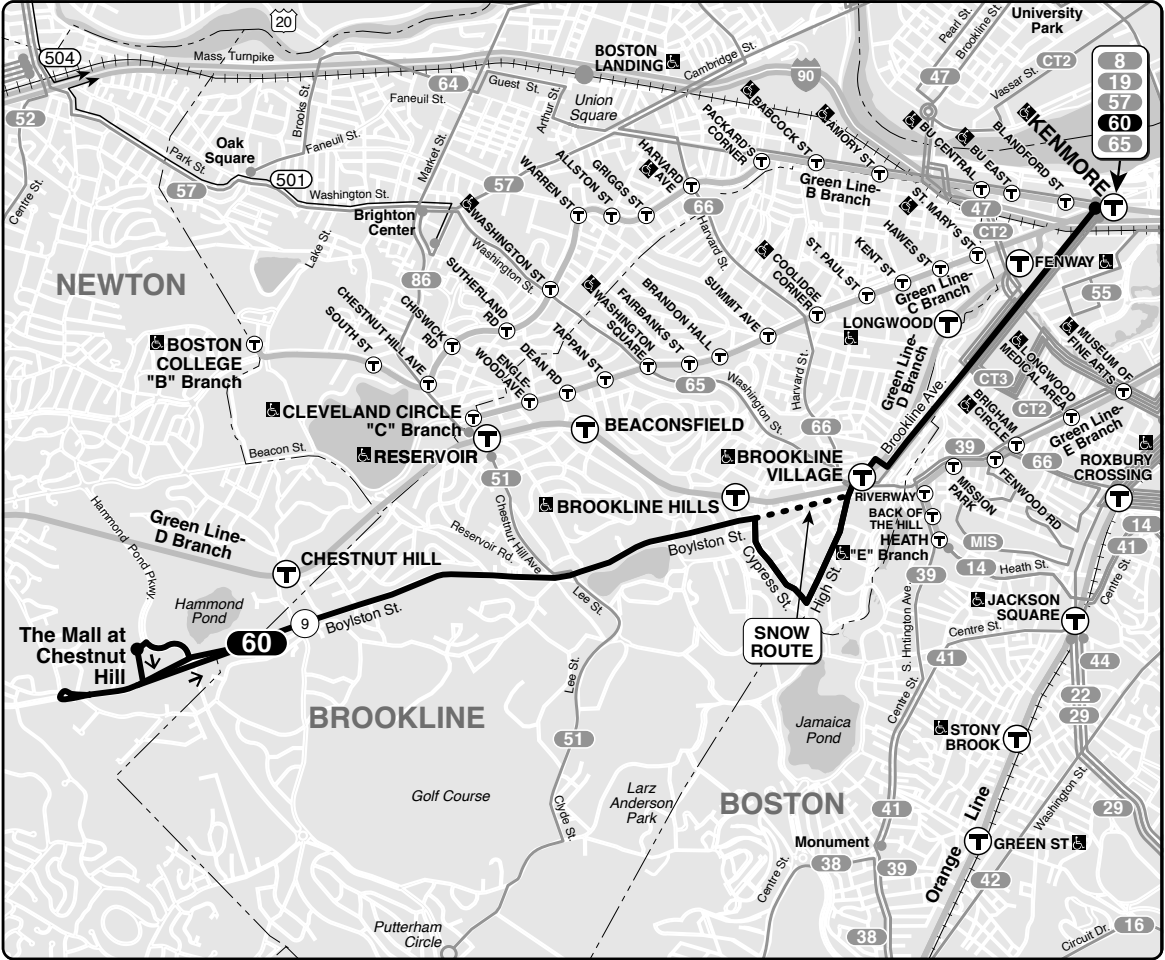

Effective **August 28, 2022**

Replaces March 2022

60

Chestnut Hill – Kenmore Sta

Connections

GREEN LINE B C D

FRAMINGHAM/WORCESTER LINE

- Transfer to bus/subway available on CharlieCard—good for 2 hours, pay fare difference.
- Children 11 & under ride free with a paying customer.
- ♿ All MBTA buses are accessible to people with disabilities.

Realtime arrival information, maps, and more

mbta.com

Weekday 60

Inbound				Outbound			
Chestnut Hill Mall	Boylston St & Tully St	Brookline Village	Kenmore Station	Kenmore Station	Brookline Village	Chestnut Hill Mall	Boylston St & Tully St
-	5:12	5:21	5:31	-	4:55	5:03	5:07
-	5:55	6:05	6:16	5:25	5:32	5:44	5:52
-	6:25	6:35	6:47	5:45	5:52	6:04	6:12
-	6:45	6:56	7:10	6:05	6:12	6:26	6:34
-	7:10	7:21	7:35	6:30	6:38	6:53	7:01
-	7:35	7:47	8:02	6:55	7:03	7:18	7:26
-	8:00	8:12	8:27	7:20	7:28	7:46	7:55
-	8:25	8:37	8:52	7:45	7:53	8:11	8:20
-	9:00	9:12	9:27	8:15	8:24	8:42	8:51
-	9:35	9:47	9:59	8:55	9:04	9:22	9:30
-	10:45	10:57	11:09	10:05	10:13	10:31	10:39
-	12:00	12:12	12:24	11:15	11:23	11:41	11:49
1:10	1:14	1:24	1:42	12:30	12:38	12:59	-
1:35	1:39	1:49	2:07	1:00	1:08	1:29	-
2:05	2:09	2:19	2:37	1:30	1:38	1:59	-
2:35	2:39	2:49	3:07	1:55	2:03	2:27	-
3:05	3:09	3:19	3:37	2:20	2:29	2:53	-
3:35	3:39	3:49	4:07	2:50	2:59	3:23	-
4:05	4:09	4:19	4:37	3:20	3:29	3:53	-
4:35	4:39	4:49	5:07	3:50	3:59	4:23	-
5:05	5:09	5:19	5:37	4:20	4:29	4:53	-
5:35	5:39	5:50	6:08	4:50	4:59	5:23	-
6:05	6:10	6:21	6:37	5:15	5:24	5:48	-
6:30	6:35	6:45	7:01	5:45	5:54	6:18	-
6:55	7:00	7:10	7:24	6:15	6:24	6:48	-
7:20	7:25	7:35	7:49	6:45	6:53	7:15	-
7:45	7:49	7:58	8:12	7:15	7:23	7:42	-
8:15	8:19	8:28	8:42	7:45	7:52	8:10	-
8:45	8:49	8:57	9:09	8:15	8:22	8:40	-
9:15	9:19	9:27	9:39	8:45	8:52	9:10	-
10:15	10:19	10:27	10:39	9:45	9:51	10:08	-
11:15	11:19	11:27	11:39	10:45	10:51	11:08	-
12:06	12:09	12:18	-	11:40	11:46	12:03	-