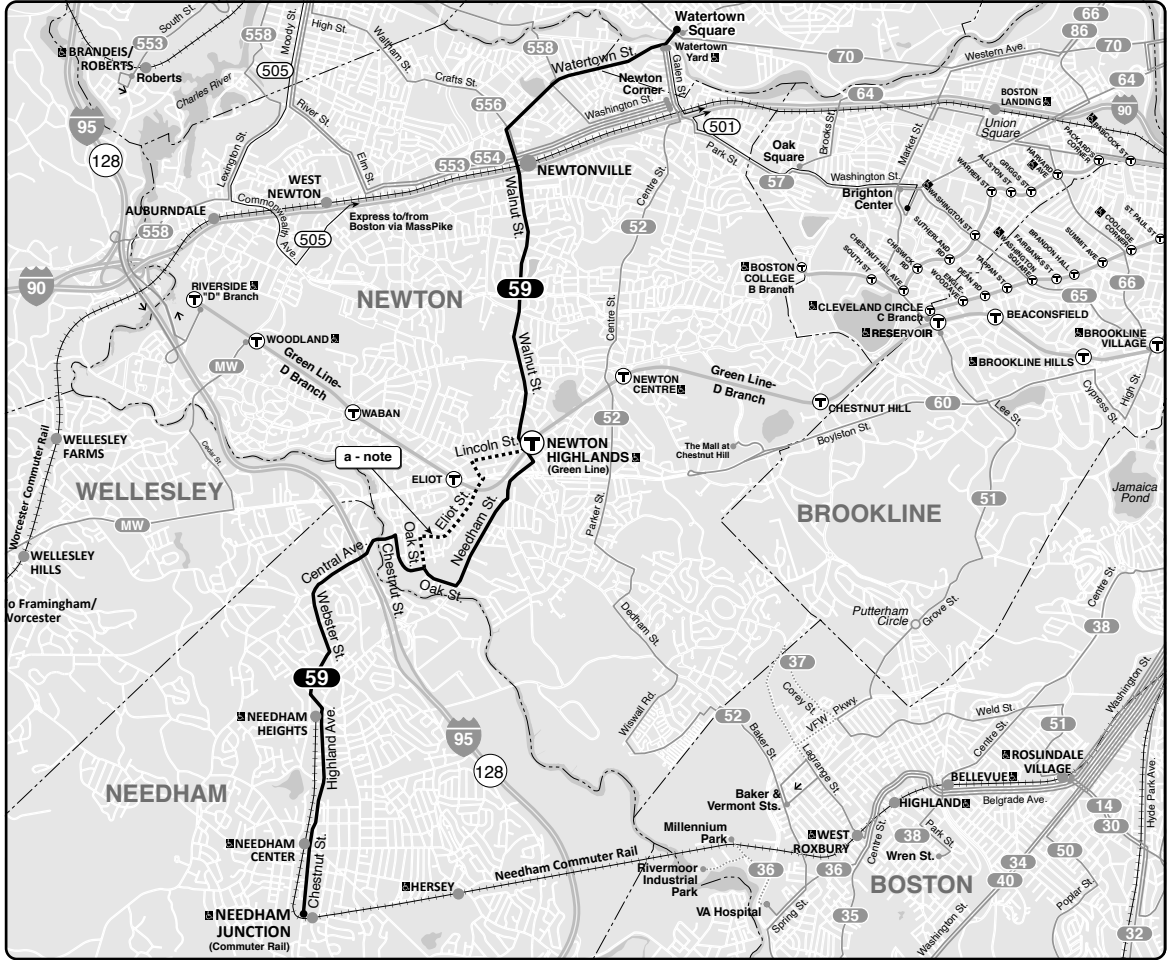

59 Needham Jct – Watertown Sq

Schedule Change - Weekday i

Connections

- GREEN LINE D NEEDHAM LINE
- FRAMINGHAM/WORCESTER LINE

Information **617-222-3200**
 Lost and Found **617-222-1450**
 TTY **617-222-5146**

- Transfer to bus/subway available on CharlieCard—good for 2 hours, pay fare difference.
- Children 11 & under ride free with a paying customer.
- ♿ All MBTA buses are accessible to people with disabilities.

Saturday 59

Inbound			Outbound		
Needham Junction	Newton Highlands Station	Watertown Square	Watertown Square	Newton Highlands Station	Needham Junction
7:05	7:23	7:36	6:20	6:35	6:49
8:35	8:55	9:10	7:50	8:05	8:22
10:05	10:28	10:45	9:20	9:35	9:56
11:36	12:01	12:18	10:50	11:05	11:30
1:10	1:35	1:50	12:22	12:37	1:02
2:40	3:02	3:17	1:55	2:10	2:31
4:10	4:31	4:46	3:25	3:40	3:59
5:40	6:01	6:15	4:55	5:10	5:29
7:05	7:25	7:39	6:25	6:40	6:57

Sunday 59

Inbound			Outbound		
Needham Junction	Newton Highlands Station	Watertown Square	Watertown Square	Newton Highlands Station	Needham Junction
7:50	8:07	8:20	7:05	7:17	7:33
9:20	9:39	9:53	8:35	8:47	9:05
10:50	11:09	11:23	10:05	10:18	10:38
12:20	12:40	12:56	11:35	11:48	12:08
1:50	2:08	2:24	1:05	1:18	1:38
3:20	3:39	3:56	2:35	2:48	3:08
4:50	5:09	5:25	4:05	4:18	4:38
6:20	6:39	6:55	5:35	5:49	6:09