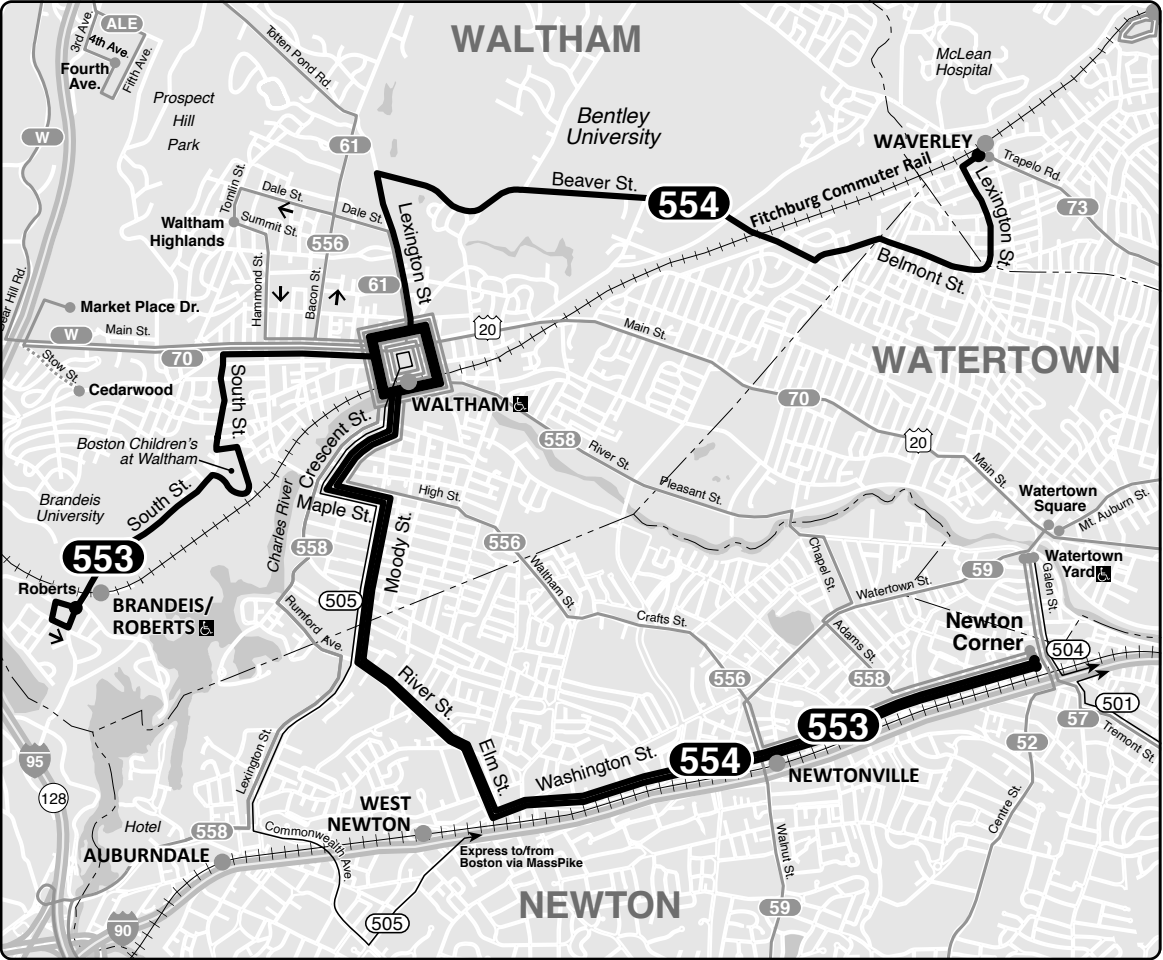

553

Roberts – Newton Corner

554

Waverley Sq – Newton Corner

Schedule Change – 554 Weekday i

Connections

FITCHBURG LINE

FRAMINGHAM/WORCESTER LINE

Information **617-222-3200**
Lost and Found **617-222-1450**
TTY **617-222-5146**

Realtime arrival information, maps, and more

mbta.com

A123-XP2-3-22.1

- Transfer to bus/subway available on CharlieCard—good for 2 hours, pay fare difference.
- Children 11 & under ride free with a paying customer.
- ♿ All MBTA buses are accessible to people with disabilities.

	CharlieCard	Cash on board	Reduced fare
Local Bus	$1.70	$1.70	$0.85
Local + Exp	$4.25	$5.95	$2.10
Local + Subway	$2.40	$4.10	$1.10

Fare/pass rules on mbta.com/fares or call **617-222-3200**