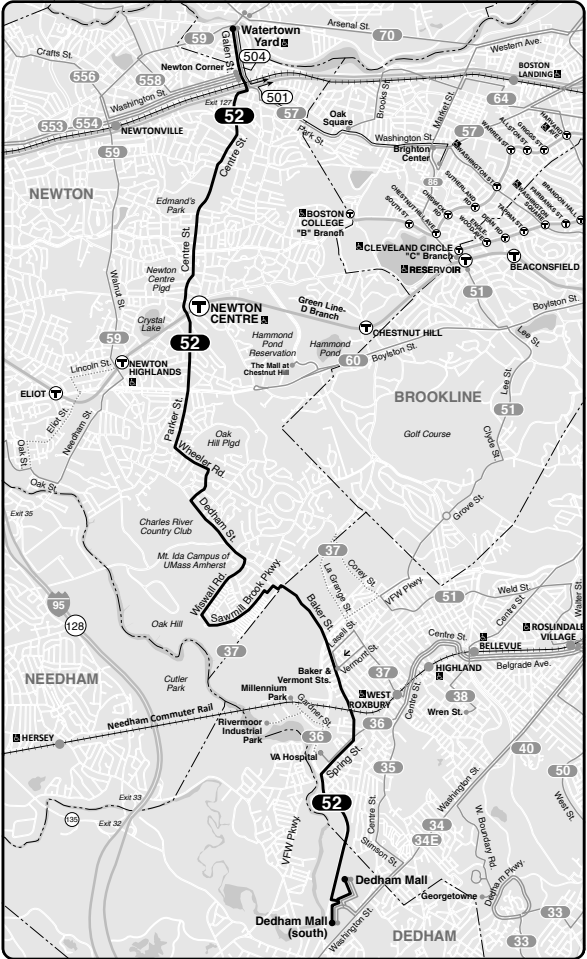

Effective **August 28, 2022**

Replaces March 2022

52 Dedham Mall – Watertown Yard

Schedule Change – Weekday i

Connections
GREEN LINE D

Information **617-222-3200**
 Lost and Found **617-222-2399**
 TTY **617-222-5146**

Realtime arrival information, maps, and more

mbta.com

- Transfer to bus/subway available on CharlieCard—good for 2 hours, pay fare difference.
- Children 11 & under ride free with a paying customer.
- ♿ All MBTA buses are accessible to people with disabilities.

Weekday **52**
Inbound

| Dedham Mall | Charles River Loop | Newton Centre | Watertown Yard |
|----------------|-----------------------|------------------|-------------------|
| - | 6:35 | 6:53 | 7:04 |
| - | 7:10 | 7:29 | 7:43 |
| - | 7:55 | 8:17 | 8:33 |
| - | 8:31 | 8:50 | 9:06 |
| 9:25 | 9:27 | 9:44 | 9:55 |
| 10:45 | 10:47 | 11:04 | 11:15 |
| 12:05 | 12:07 | 12:24 | 12:35 |
| 12:50 | 12:52 | 1:09 | 1:20 |
| 1:30 | 1:32 | 1:49 | 2:00 |
| 2:15 | 2:17 | 2:35 | 2:51 |
| 2:55 | 2:57 | 3:15 | 3:31 |
| 3:52 | 3:54 | 4:15 | 4:33 |
| 4:42 | 4:44 | 5:03 | 5:18 |
| 5:32 | 5:34 | 5:52 | 6:07 |
| 6:22 | 6:24 | 6:42 | 6:56 |

Outbound

| Watertown Yard | Newton Centre | Charles River Loop | Dedham Mall |
|-------------------|------------------|-----------------------|----------------|
| 7:10 | 7:19 | 7:43 | - |
| 7:50 | 8:00 | 8:26 | - |
| 8:40 | 8:51 | 9:11 | 9:20 |
| 9:11 | 9:22 | 9:42 | 9:49 |
| 10:00 | 10:11 | 10:31 | 10:38 |
| 11:20 | 11:31 | 11:51 | 11:58 |
| 12:40 | 12:51 | 1:11 | 1:18 |
| 1:30 | 1:41 | 2:01 | 2:08 |
| 2:08 | 2:19 | 2:42 | 2:50 |
| 3:00 | 3:11 | 3:38 | 3:47 |
| 3:50 | 4:01 | 4:28 | 4:37 |
| 4:40 | 4:51 | 5:18 | 5:27 |
| 5:30 | 5:40 | 6:05 | 6:14 |
| 6:20 | 6:30 | 6:50 | 6:58 |
| 7:10 | 7:18 | 7:36 | 7:43 |