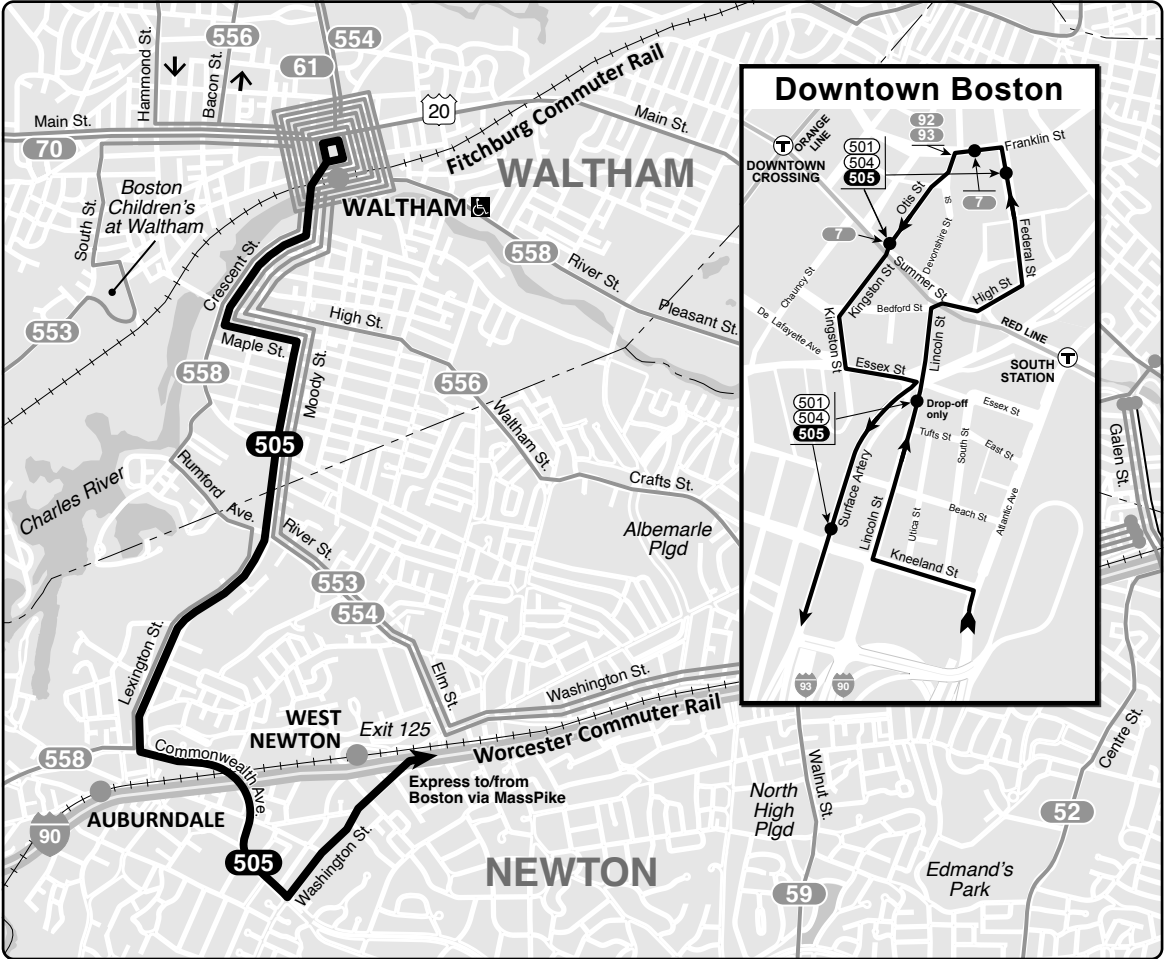

# 505 Waltham Ctr – Federal St & Franklin St

**Schedule Change - Weekday** ⓘ

- ### Connections
- RED LINE ORANGE LINE
  - SL1 SL2 SL3 SL4 SL5
  - FAIRMOUNT LINE FRANKLIN LINE
  - FRAMINGHAM/WORCESTER LINE
  - GREENBUSH LINE KINGSTON LINE
  - MIDDLEBOROUGH/LAKEVILLE LINE
  - NEEDHAM LINE
  - PROVIDENCE/STOUGHTON LINE

Information **617-222-3200**  
 Lost and Found **617-222-1450**  
 TTY **617-222-5146**

Realtime arrival information, maps, and more

**mbta.com**

- Transfer to bus/subway available on CharlieCard—good for 2 hours, pay fare difference.
- Children 11 & under ride free with a paying customer.
- ♿ All MBTA buses are accessible to people with disabilities.

Outbound

Federal St & Franklin St	West Newton	Lexington St & River St	Moody St & Carter St
6:00	6:15	6:22	6:30
6:30	6:45	6:52	7:00
6:50	7:05	7:12	7:21
7:13	7:30	7:37	7:46
7:38	7:55	8:02	8:11
8:05	8:23	8:30	8:39
8:35	8:53	9:00	9:09
<b>3:10</b>	<b>3:27</b>	<b>3:34</b>	<b>3:45</b>
<b>3:35</b>	<b>3:52</b>	<b>3:59</b>	<b>4:10</b>
<b>4:00</b>	<b>4:18</b>	<b>4:26</b>	<b>4:40</b>
<b>4:20</b>	<b>4:40</b>	<b>4:48</b>	<b>5:02</b>
<b>4:40</b>	<b>5:00</b>	<b>5:08</b>	<b>5:23</b>
<b>5:00</b>	<b>5:20</b>	<b>5:28</b>	<b>5:43</b>
<b>5:20</b>	<b>5:41</b>	<b>5:49</b>	<b>6:05</b>
<b>5:40</b>	<b>5:58</b>	<b>6:05</b>	<b>6:20</b>
<b>6:05</b>	<b>6:23</b>	<b>6:30</b>	<b>6:43</b>
<b>6:30</b>	<b>6:48</b>	<b>6:54</b>	<b>7:06</b>
<b>6:55</b>	<b>7:11</b>	<b>7:17</b>	<b>7:28</b>
<b>7:20</b>	<b>7:35</b>	<b>7:41</b>	<b>7:52</b>