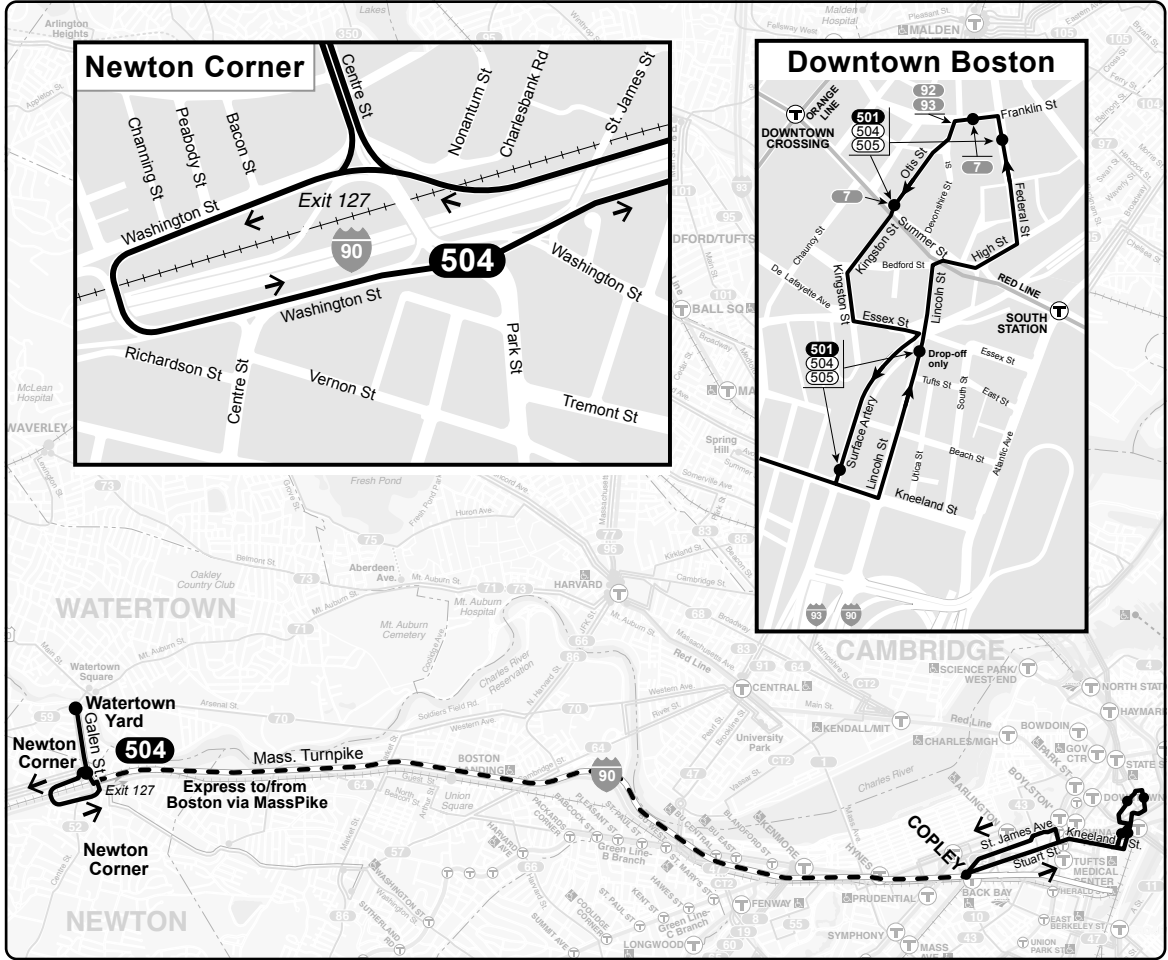

504 Watertown Yard – Federal St & Franklin St

Schedule Change - Weekday i

Connections

- RED LINE ORANGE LINE
- GREEN LINE B C D E
- SL1 SL2 SL3 SL4 SL5
- FAIRMOUNT LINE FRANKLIN LINE
- FRAMINGHAM/WORCESTER LINE
- GREENBUSH LINE KINGSTON LINE
- MIDDLEBOROUGH/LAKEVILLE LINE
- NEEDHAM LINE
- PROVIDENCE/STOUGHTON LINE

Information **617-222-3200**
Lost and Found **617-222-1450**
TTY **617-222-5146**
Realtime arrival information, maps, and more

mbta.com

- Transfer to bus/subway available on CharlieCard—good for 2 hours, pay fare difference.
- Children 11 & under ride free with a paying customer.
- ♿ All MBTA buses are accessible to people with disabilities.

	CharlieCard	Cash on board	Reduced fare
Express Bus	$4.25	$4.25	$2.10
Exp + Local	$4.25	$5.95	$2.10
Exp + Subway	$4.25	$6.65	$2.10

Fare/pass rules on mbta.com/fares or call **617-222-3200**